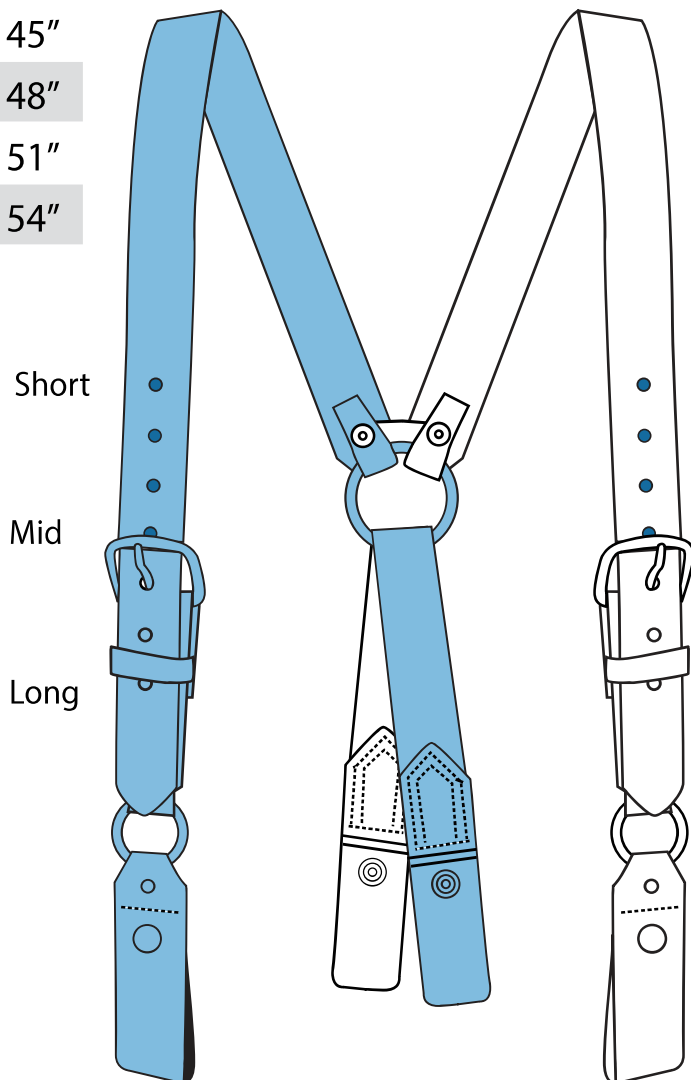

FINE LEATHER BELTS AND ACCESSORIES

boston

9180-1 POLICE SUSPENDERS

9180-1-S	36"-42"
9180-1 (Standard)	39" - 45"
9180-1-XL	42" - 48"
9180-1-2X	45" - 51"
9180-1-3X	48" - 54"

To determine size, measure from the front connection on your belt over your shoulder to the connection on the opposite side.

9180-1	Plain
9180-3	Basketweave