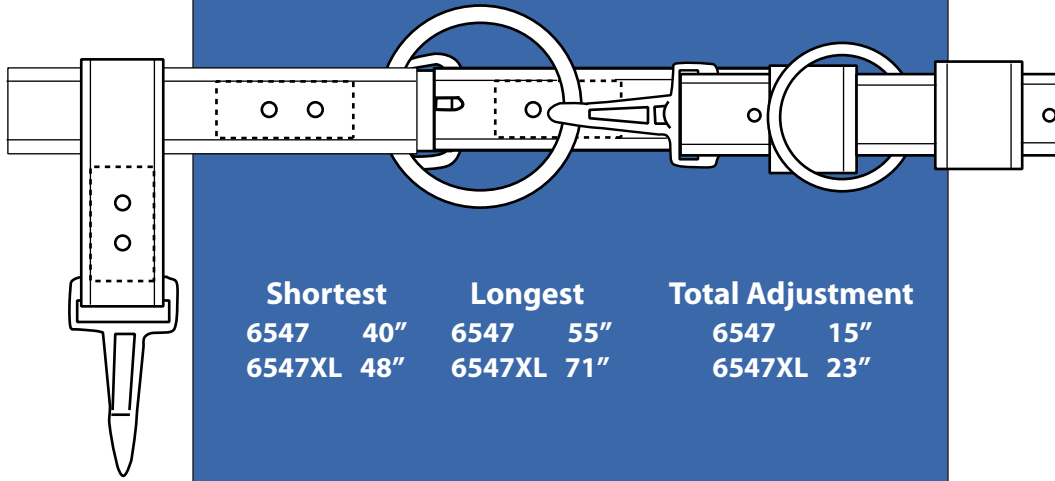

boston *leather*

6547 - Truckman's Belt

| Shortest | | Longest | | Total Adjustment | |
|----------|-----|---------|-----|------------------|-----|
| 6547 | 40" | 6547 | 55" | 6547 | 15" |
| 6547XL | 48" | 6547XL | 71" | 6547XL | 23" |