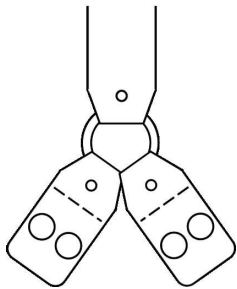

FINE LEATHER BELTS AND ACCESSORIES

boston

FIREFIGHTER SUSPENDERS

9174-1
(8 Point Loop)

9175-1
(Button)

9177-1
(Loop)

9177ABS-1
(With ABS Rings)

9175-1-S	36.5"-45.5"
9175-1 (Standard)	39.5"- 45.5"
9175-1-XL	42.5" - 48.5"
9175-1-2X	45.5" - 51.5"
9175-1-3X	48.5" - 54.5"

To determine size, measure from the front connection on your turnout gear over your shoulder to the connection on the opposite side.

For H-Back Suspenders, got to <https://www.bostonleather.com/fitting-guides>